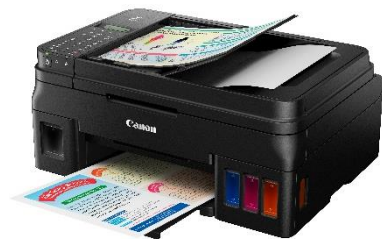

PIXMA ENDURANCE G4610

PIXMA ENDURANCE G4610 NEVER CHANGE AN INK CARTRIDGE AGAIN*

Discover the Wi-Fi and Cloud Connected PIXMA Endurance G4610 – designed to keep you printing for longer with giant ink tanks and quicker with the Auto Document Feeder.

Think about your ink

How much printing are you doing at home? The Wi-Fi and Cloud Connected PIXMA ENDURANCE G4610 is a multi-tasker's dream printer. Delivering on the best of PIXMA's Multi-Function features such as Print, Copy, Scan through the ADF – with ink tanks that hold Canon's pigment inks, it never fails to deliver quality, crisp text and stunning documents.

Bigger ink tanks, mean more pages

It's simple really, the G4610 can deliver up to 7,000 colour pages and up to 6,000 black and white pages on A4**. How do you get so much ink? Every PIXMA ENDURANCE G4610 comes with 4 integrated ink tanks and 4 ink bottles* – which you can simply fill and then start printing. You can also purchase refill bottles to top up when you run out – maintaining a low cost per print.

Ink isn't just an add on

Canon's PIXMA ENDURANCE prides itself on design, that's why we just haven't attached the ink tanks to the side of the printer, but seamlessly integrated it into the design. This will ensure that your new PIXMA ENDURANCE G4610 can fit into any home or home office environment. In addition, the 2 line LCD screen makes it easier than ever to operate your printer with ease.